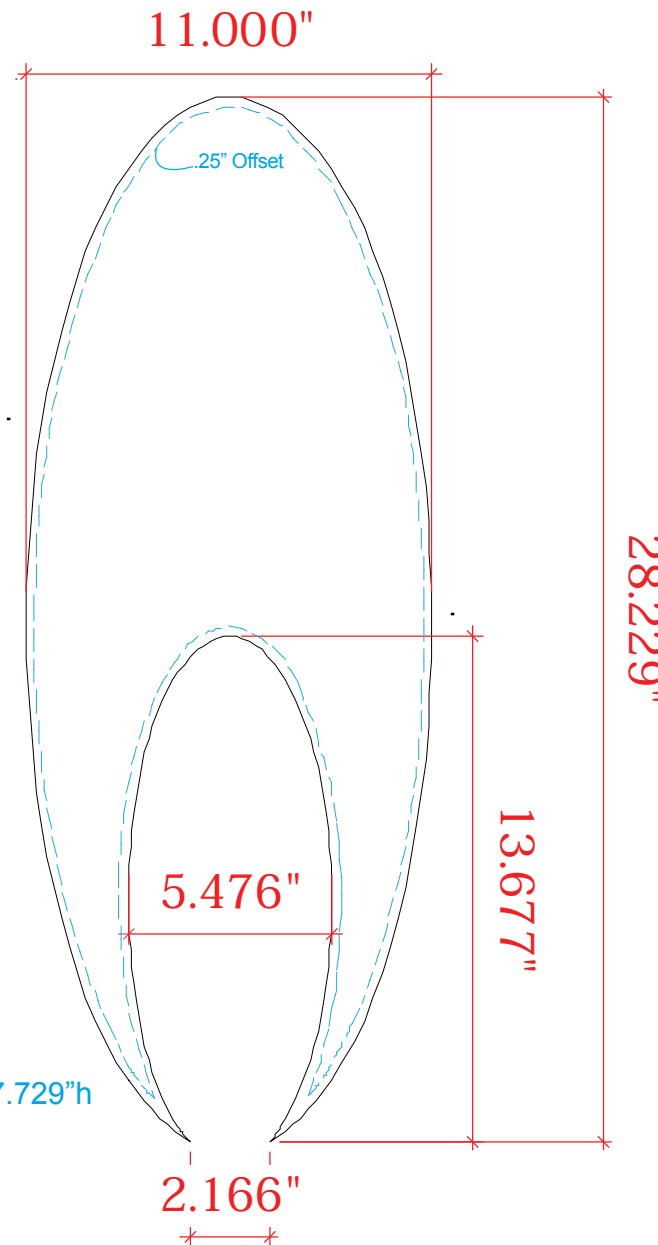

Product Name: DM-1029
Process: HD
Material: 1/8" Sintra
Effective Date: 7.12.2013

Note: The final/live area sizing on this graphic is adjustable (max shown). Contact your Account Representative for details.

Print Size: 11"w x 28.229"h
Final/Live Area: 10.5"w x 27.729"h

NOTE: Graphic files must be @ 150 dpi Finished Size.

DO NOT send Flattened Files.

Production can not manipulate the content, proportion or color of these files.

NOTE: These dimensions are for graphic layout purposes.